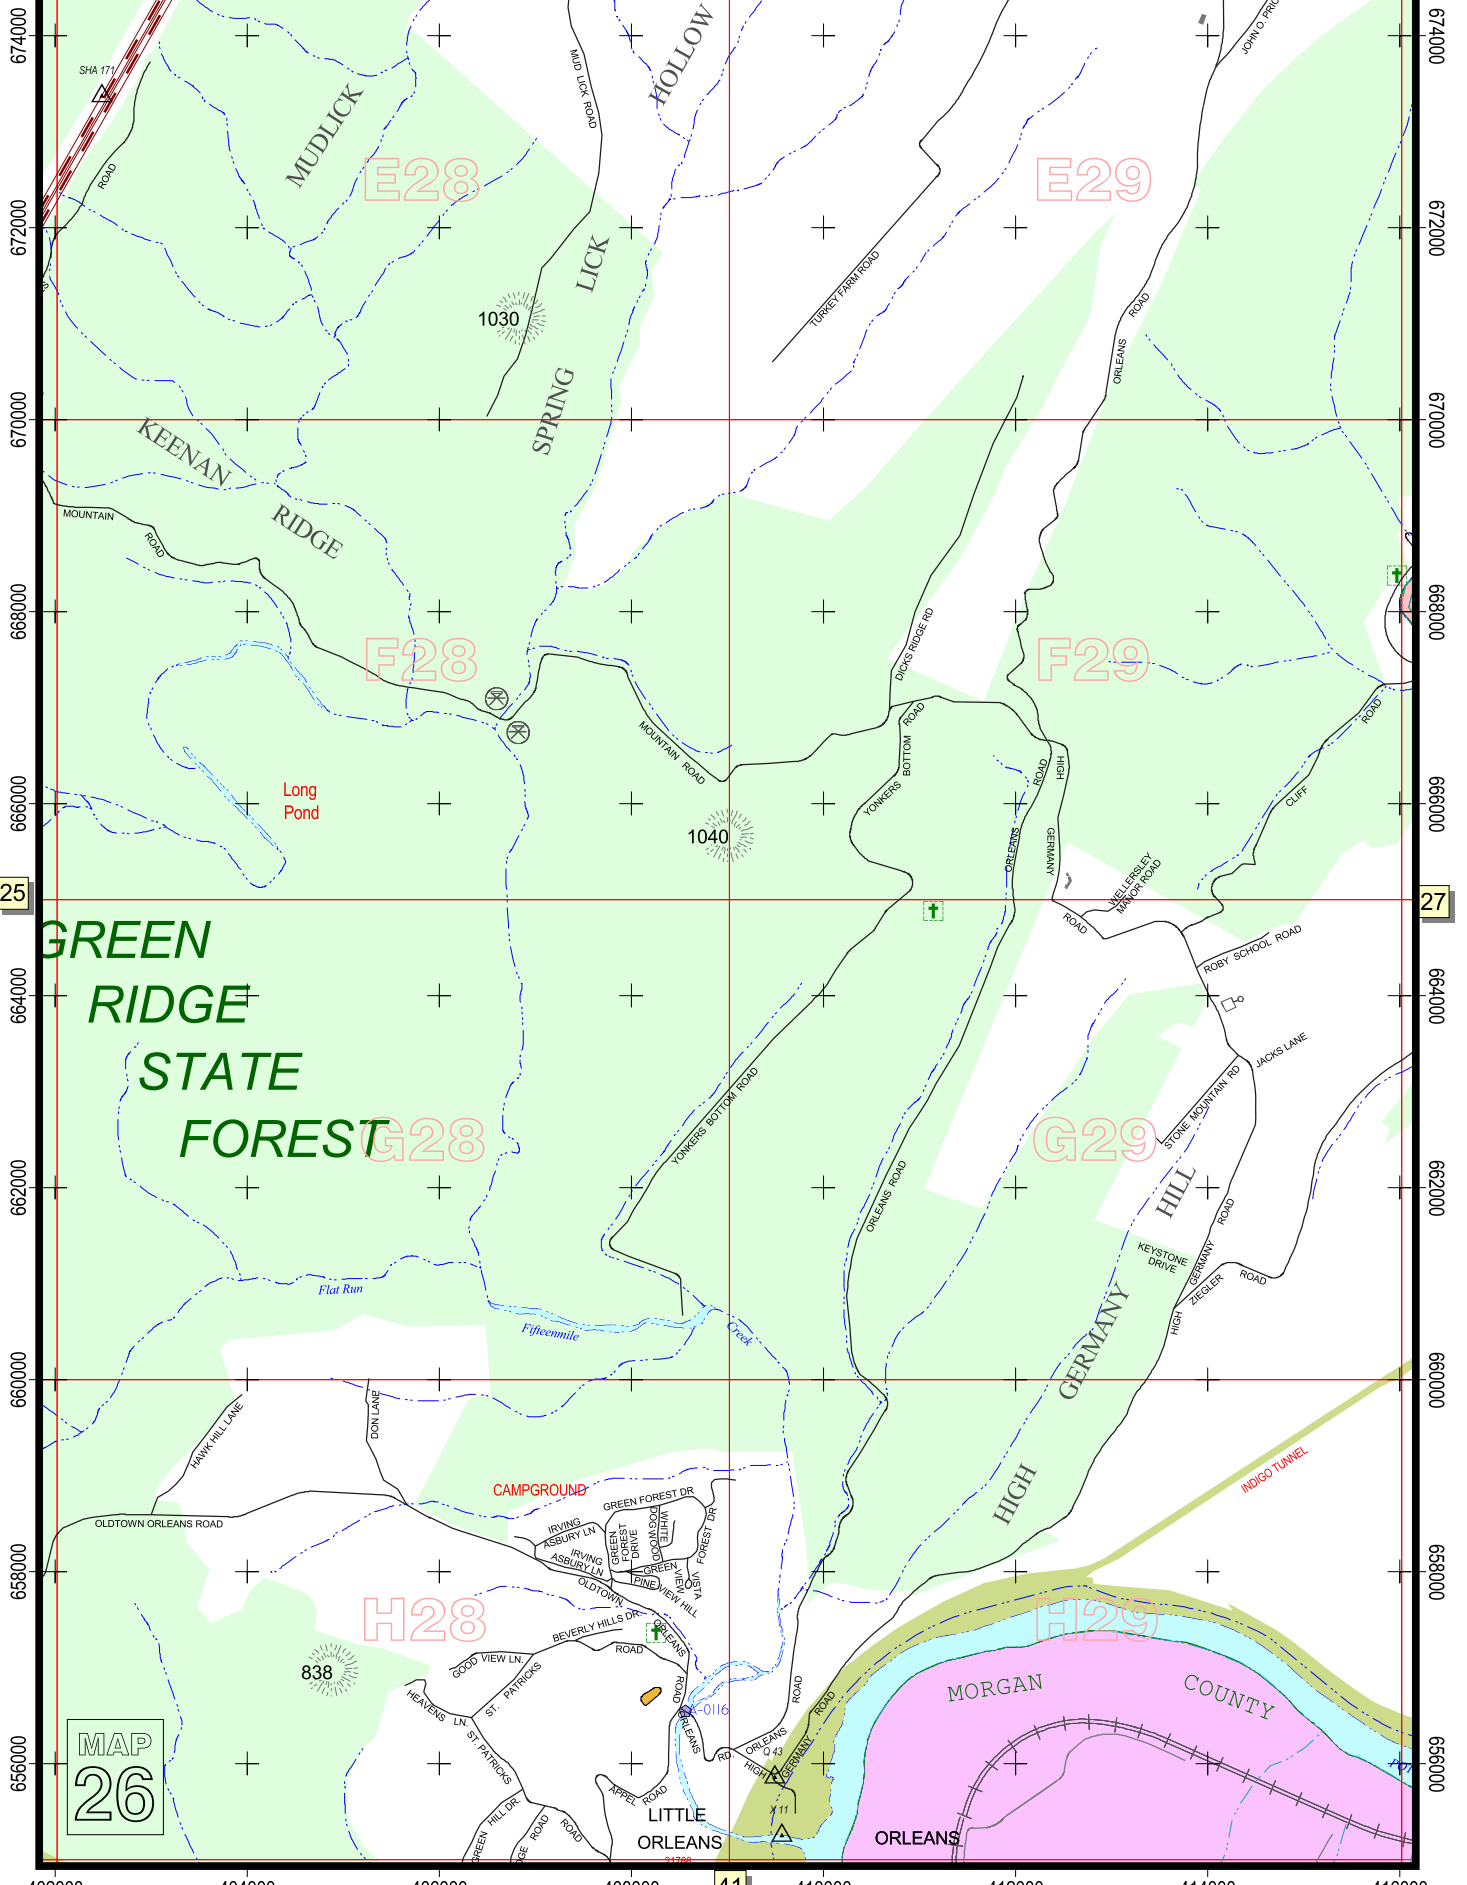

402000 404000 406000 408000 410000 412000 414000 416000

25

27

12

41

MAP
26

GREEN
RIDGE
STATE
FOREST

E28

E29

F28

F29

G28

G29

H28

H29

Long
Pond

CAMPGROUND

INDIGO TUNNEL

LITTLE
ORLEANS

ORLEANS

MORGAN
COUNTY

KEENAN
RIDGE

HOLLOW

HIGH
GERMANY
HILL

MUDLICK

SPRING
LICK

SHA 171

1030

1040

838

0116

043