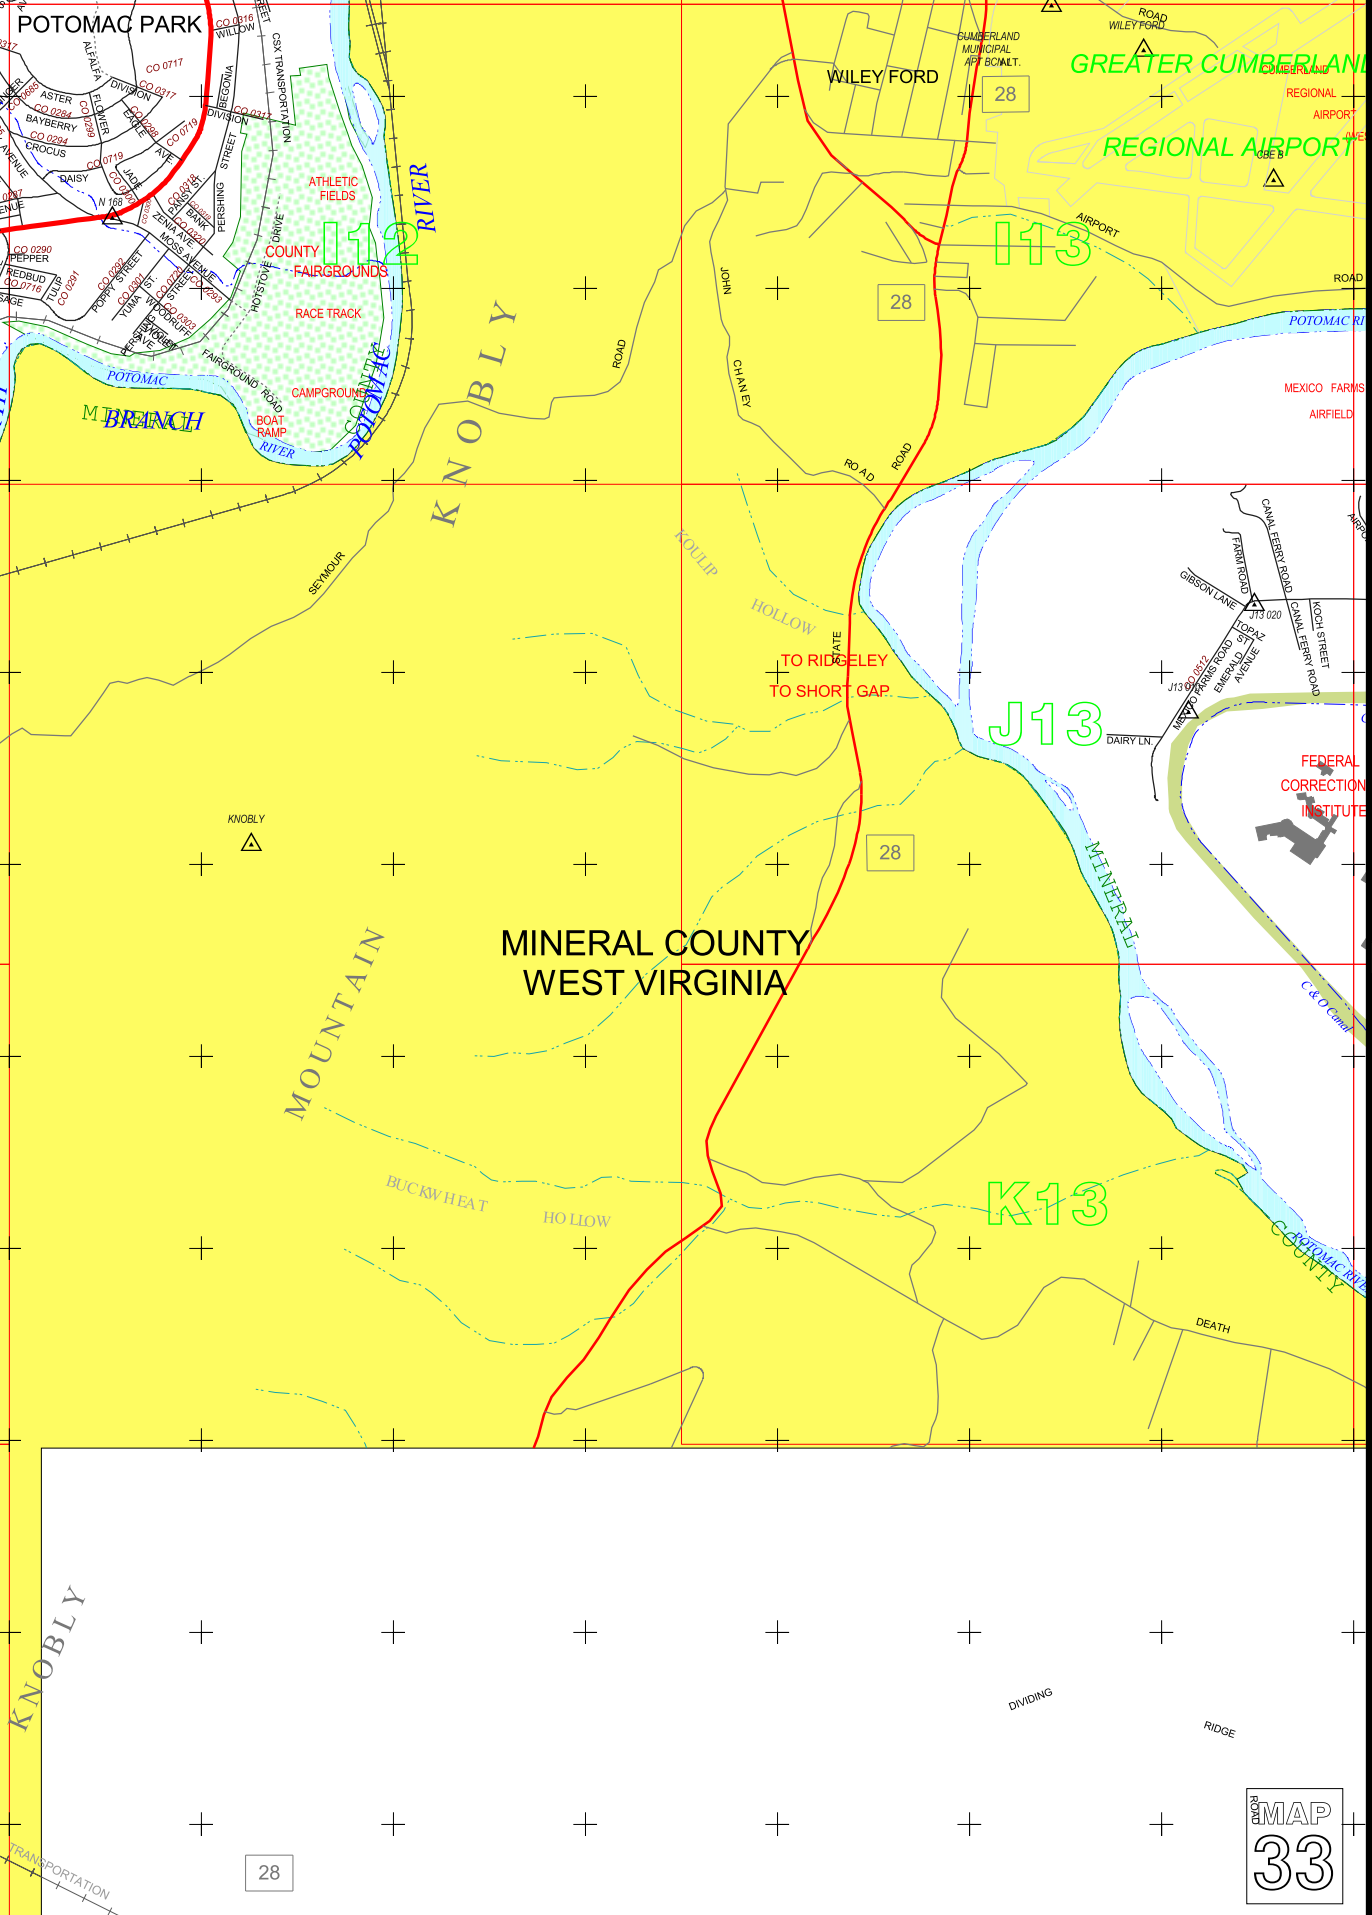

290000 292000 294000 296000 298000 300000 302000 304000

18

654000
652000
650000
648000
646000
644000
642000
640000
638000
636000

654000
652000
650000
648000
646000
644000
642000
640000
638000
636000

32

34

MINERAL COUNTY
WEST VIRGINIA

MAP
33

28

28

28

28

28

28

28

HOLLOW

TO RIDGELEY
TO SHORT GAP

DIVIDING

RIDGE

DEATH

MINERAL
RIVER

COOPER
RIVER

DAIRY LN

LODGE
AVENUE

EMERALD
ST

PARSONS
ROAD

GIBSON LANE

FARM ROAD

WILSON
ROAD

WILEY FORD
ROAD

WILEY FORD
ROAD