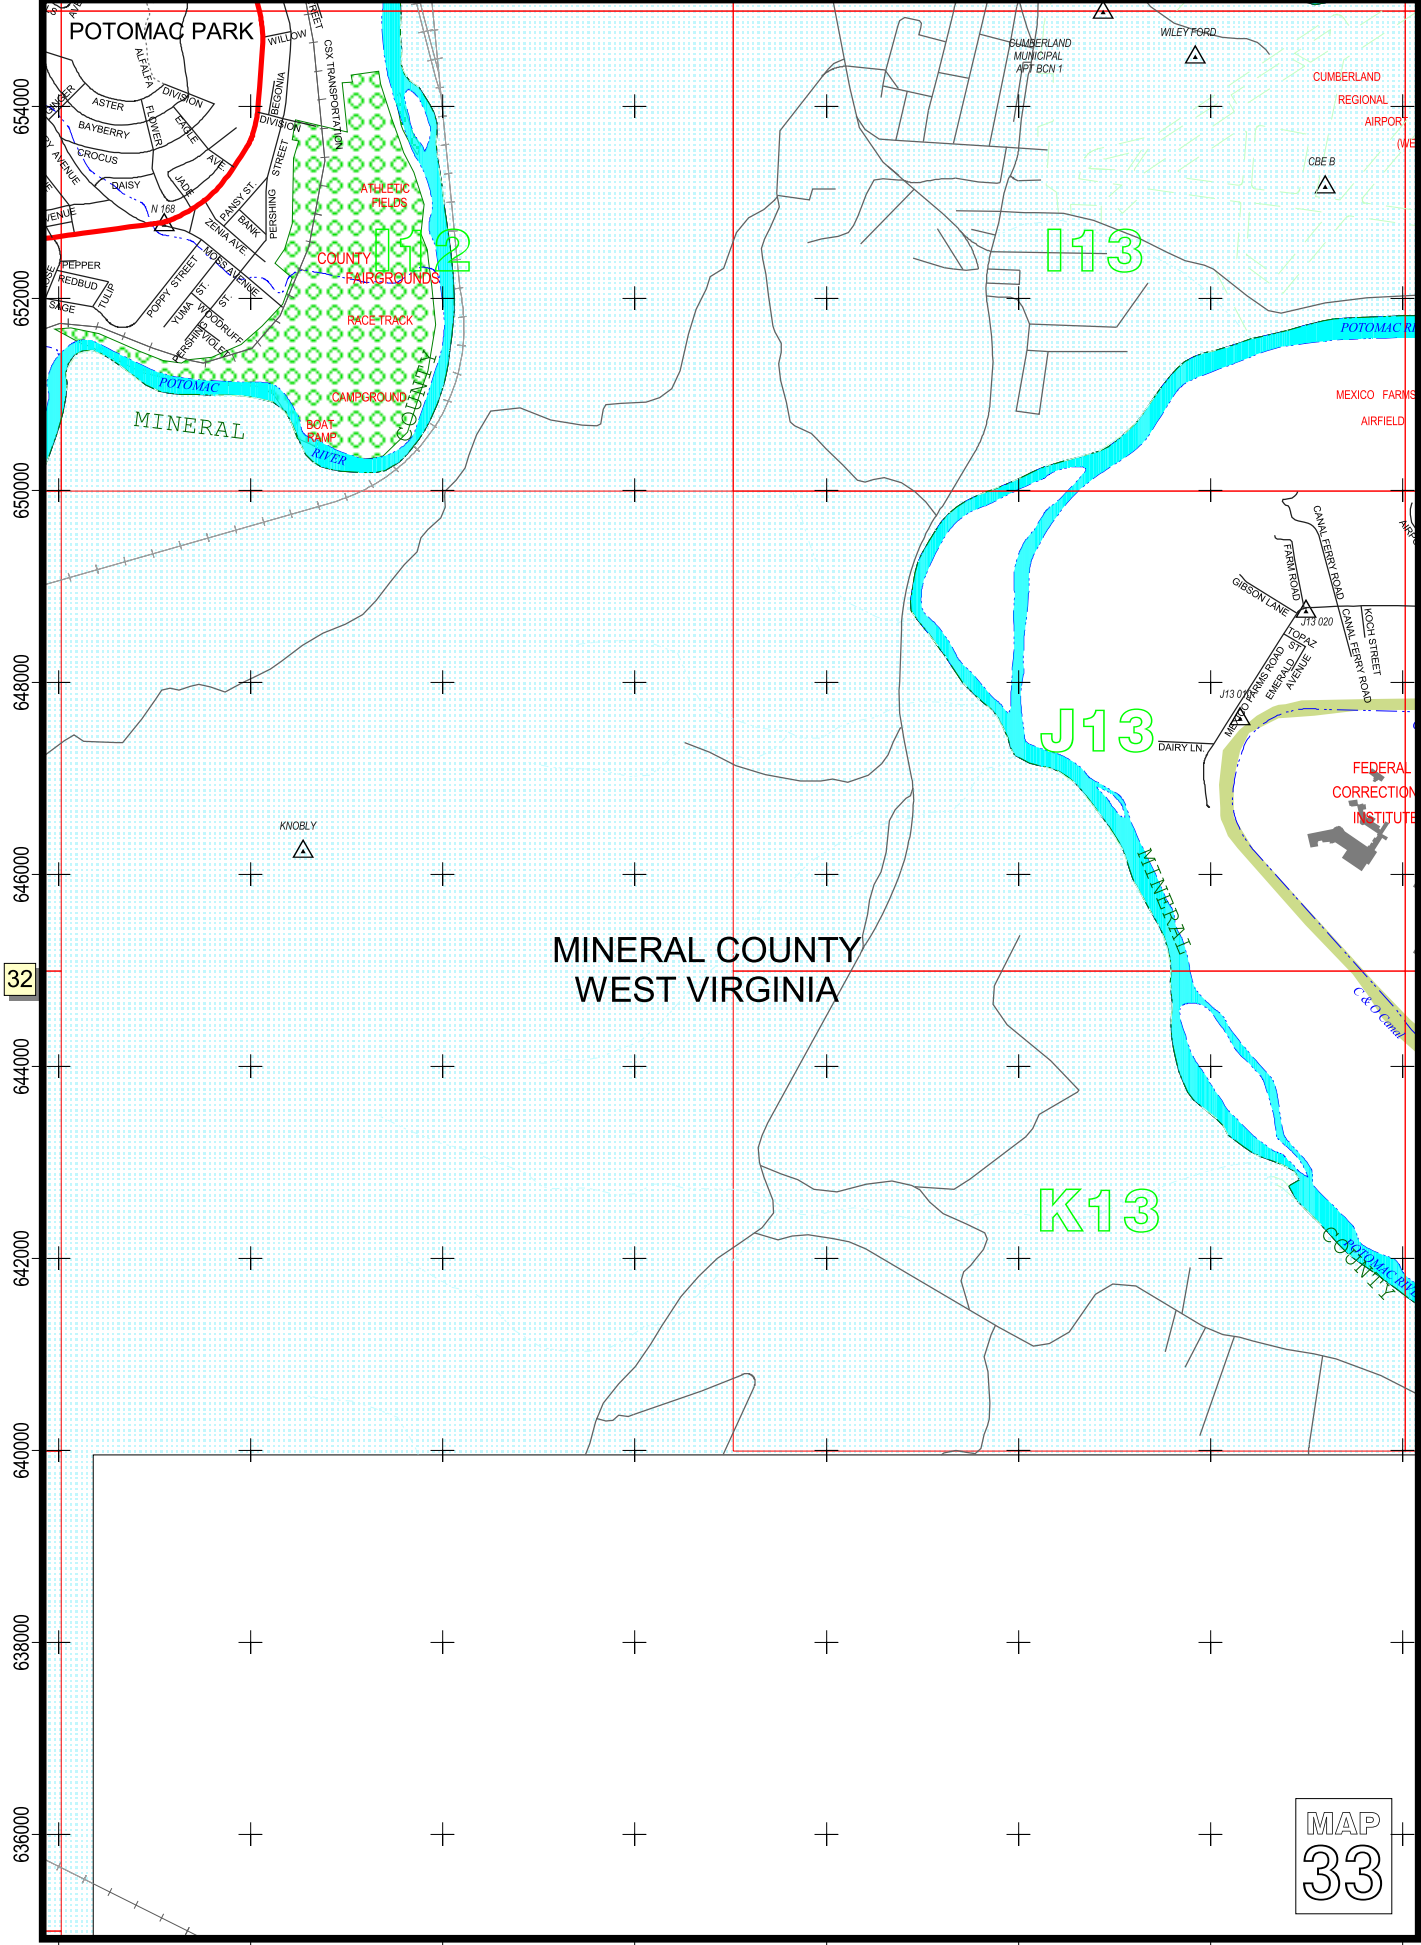

290000 292000 294000 296000 298000 300000 302000 304000

POTOMAC PARK
 ASTER
 BAYBERRY
 CROCUS
 DAISY
 JAG
 JENUE
 PEPPER
 REDBUD
 SAGE
 ALPINE
 DIVISION
 ELM
 WILLOW
 CSX TRANSPORTATION
 DIVISION
 REGONIA
 PERSHING STREET
 SPANISH ST
 BRANN
 TEMPLATE AVE
 TOMMY WOODRUFF
 WOODRUFF
 POTOMAC RIVER
 MINERAL RIVER
 COUNTY FAIRGROUNDS
 ATHLETIC FIELDS
 RACE TRACK
 CAMPGROUND
 BOAT RAMP
 MINERAL COUNTY
 MINERAL COUNTY
 WEST VIRGINIA
 MINERAL RIVER
 POTOMAC RIVER
 CUMBERLAND REGIONAL AIRPORT
 CBE B
 MEXICO FARMS AIRFIELD
 FEDERAL CORRECTION INSTITUTE
 KNOBLY
 WILEY FORD
 SLEIBERLAND MUNICIPAL APT BCN 1
 I13
 J13
 K13
 18
 32
 34
 MAP 33